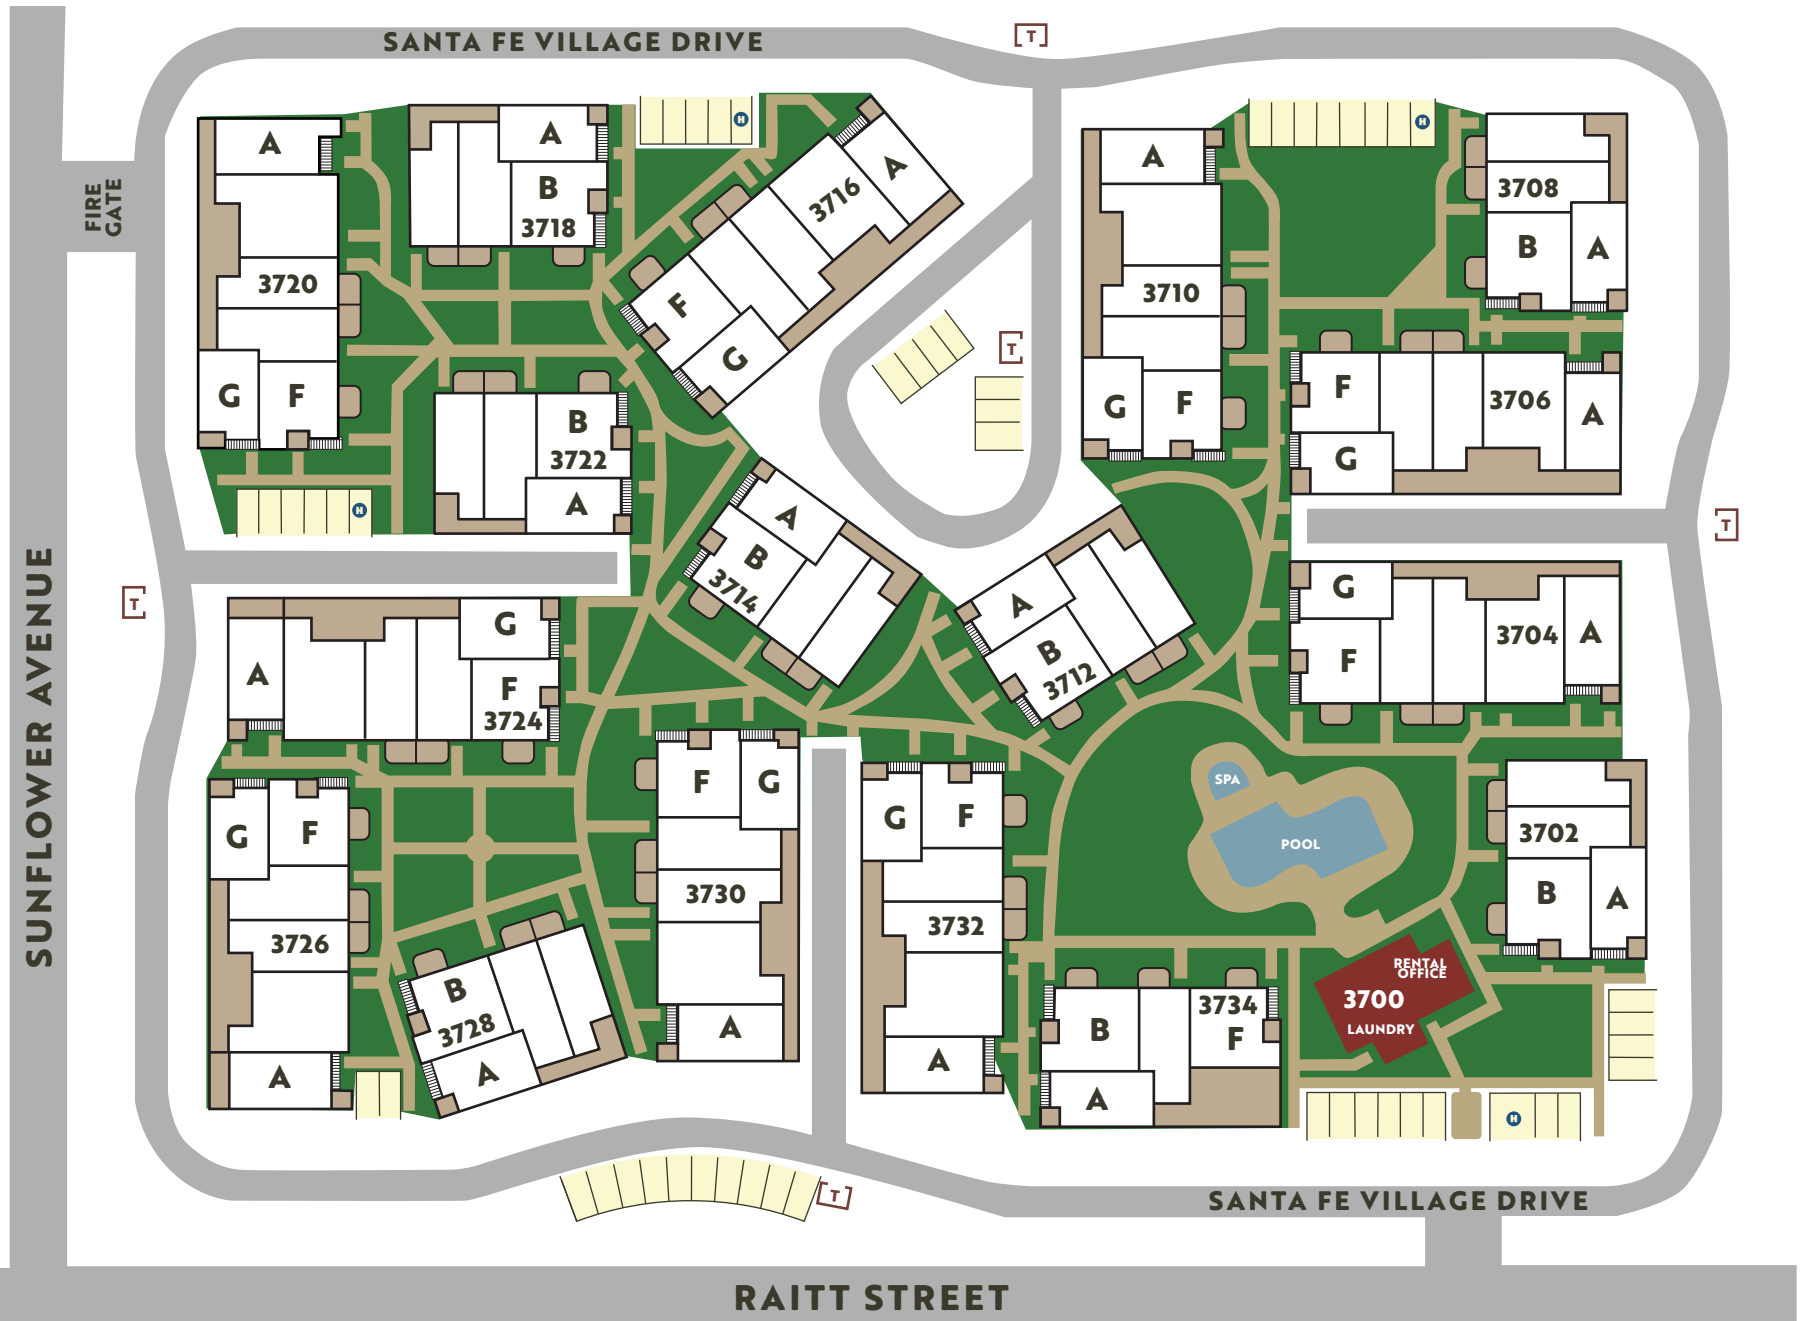

SANTA FE VILLAGE APARTMENT HOMES

714-751-7777 • santafevillage@legacypartners.com • santafevillagescm.com

3700 SANTA FE VILLAGE DRIVE, SOUTH COAST METRO, CA 92704

SECOND FLOOR

The information provided is solely for information purposes and is subject to change without notice. The rendering is for illustrative purposes only. Contact leasing center for further details.

Professionally Managed by Legacy Partners, Inc., CA DRE #01201696