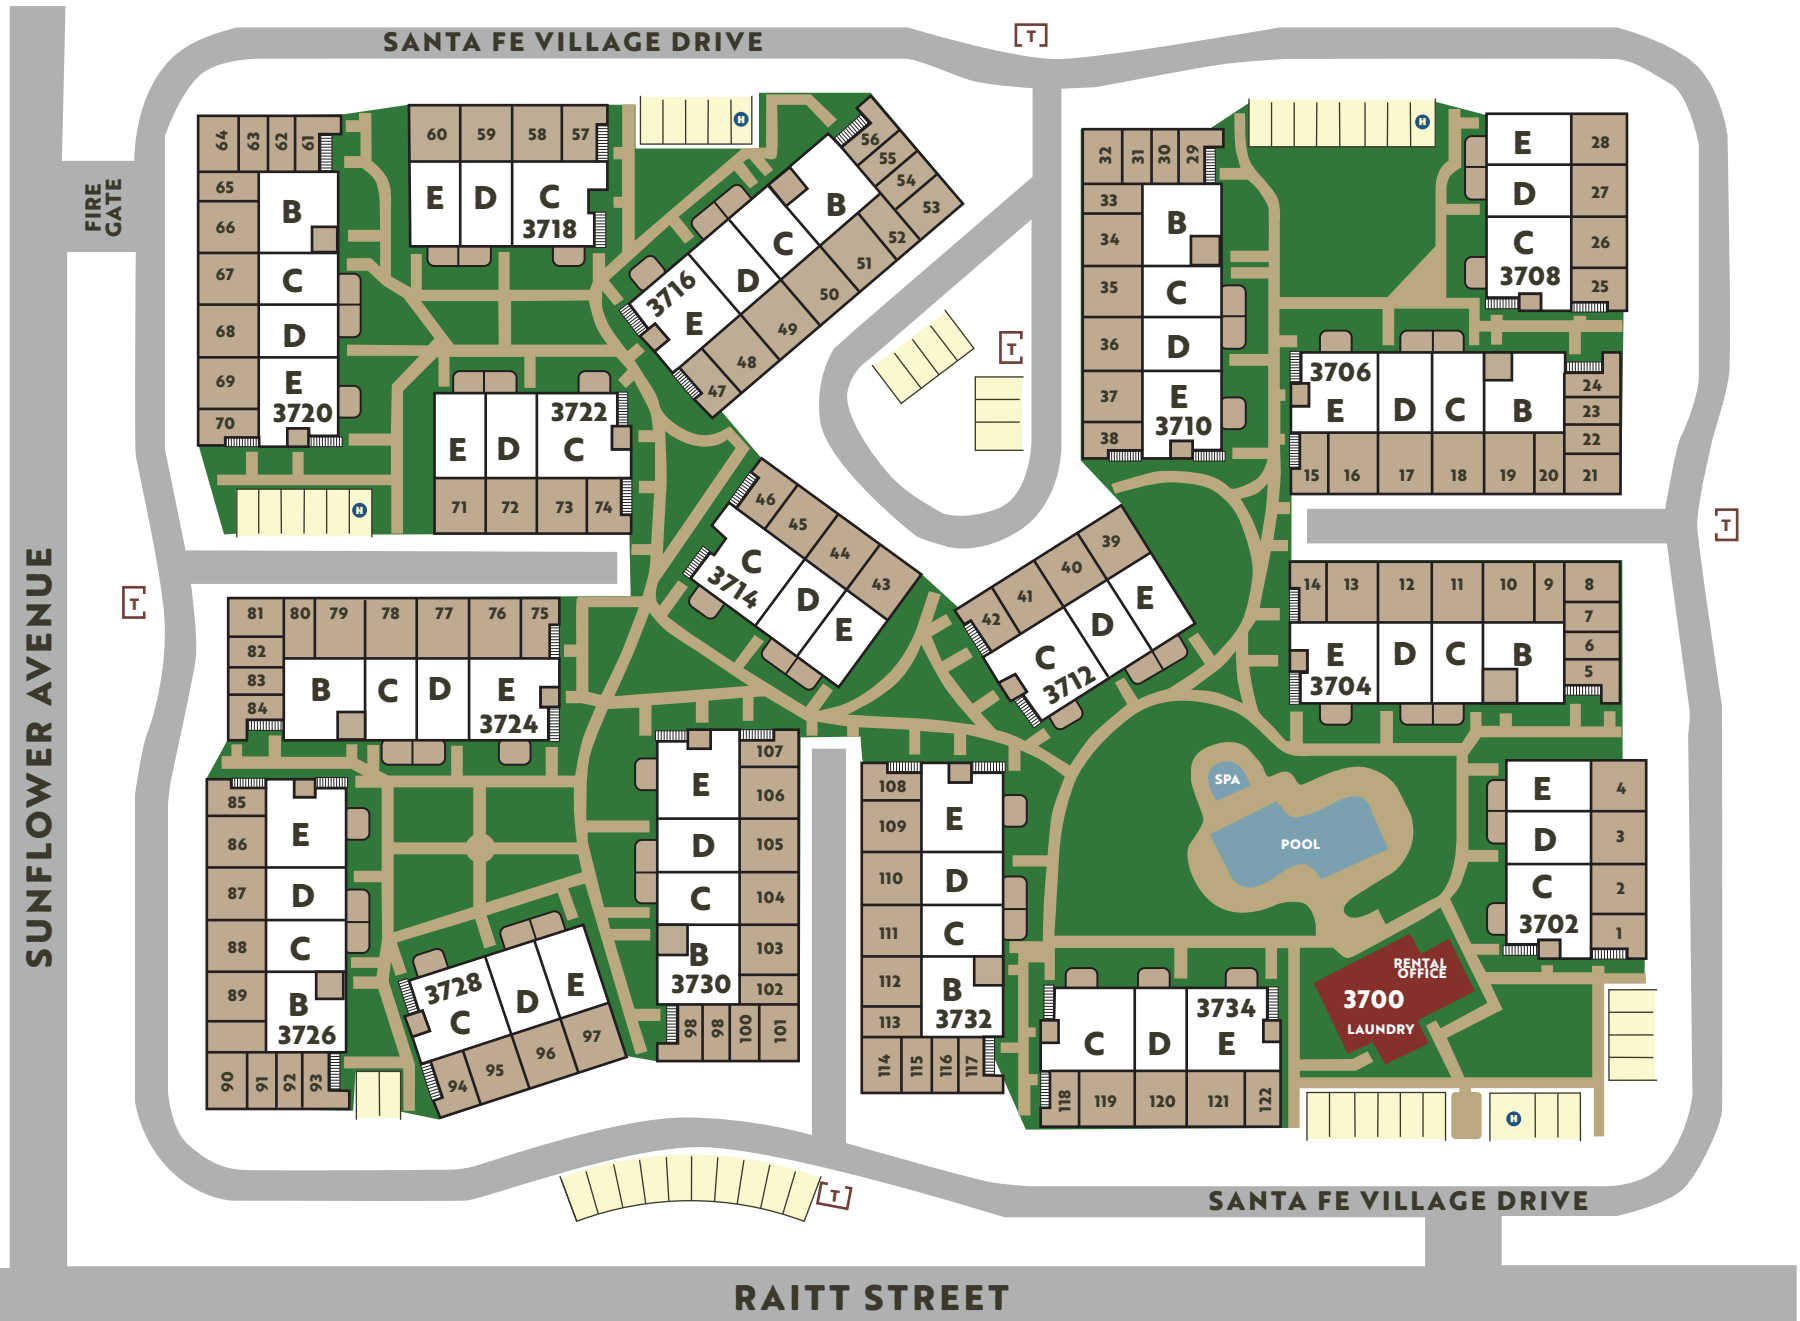

SANTA FE VILLAGE APARTMENT HOMES

714-751-7777 • santafevillage@legacypartners.com • santafevillagescm.com

3700 SANTA FE VILLAGE DRIVE, SOUTH COAST METRO, CA 92704

GROUND FLOOR

Professionally Managed by Legacy Partners, Inc., CA DRE #01201696