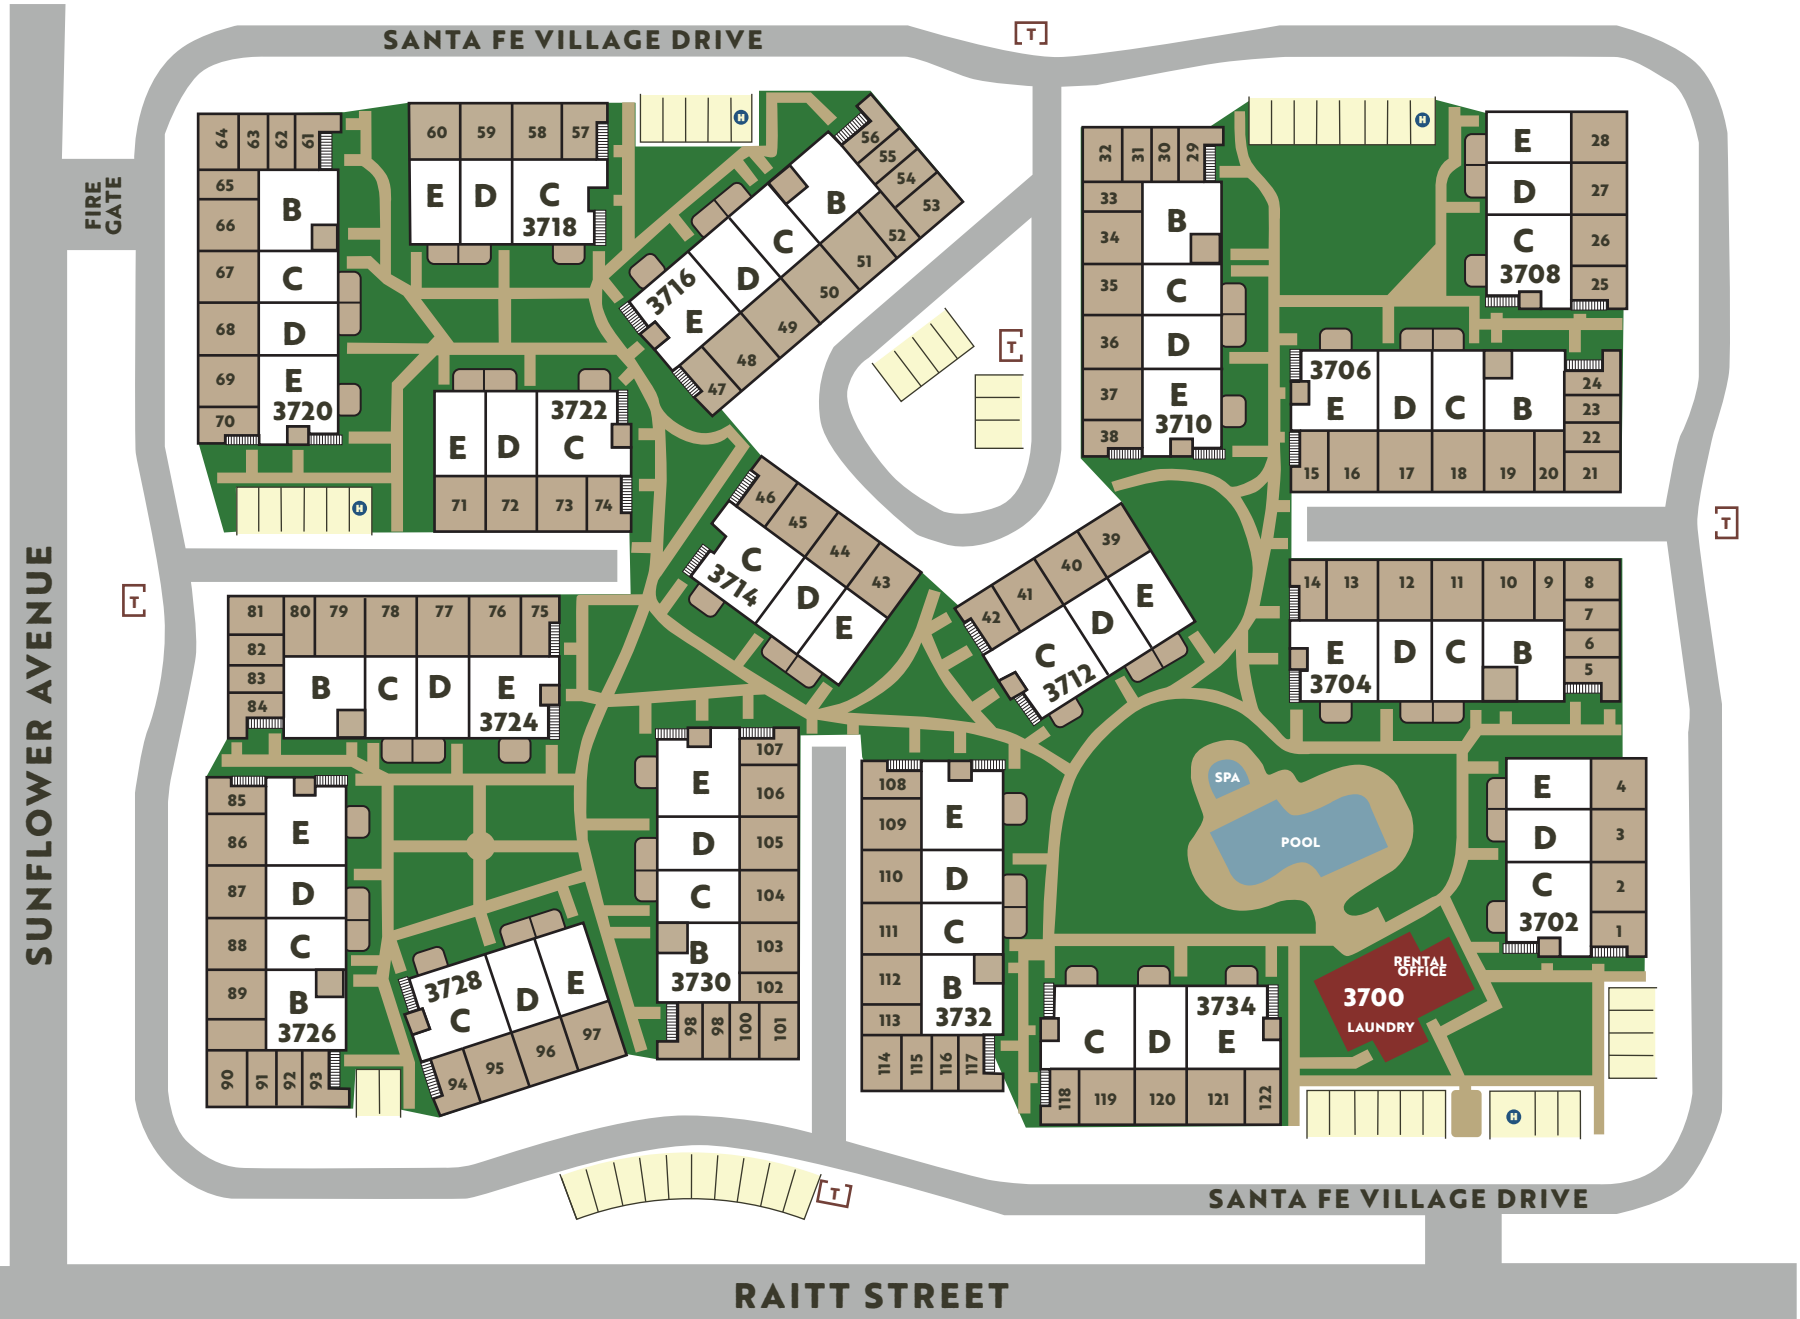

# SANTA FE VILLAGE APARTMENT HOMES

3700 SANTA FE VILLAGE DRIVE, SOUTH COAST METRO, CA 92704

714-751-7777 • [santafevillage@legacypartners.com](mailto:santafevillage@legacypartners.com) • [santafevillagescm.com](http://santafevillagescm.com)

## GROUND FLOOR

The information provided is solely for information purposes and is subject to change without notice. The rendering is for illustrative purposes only. Contact leasing center for further details.